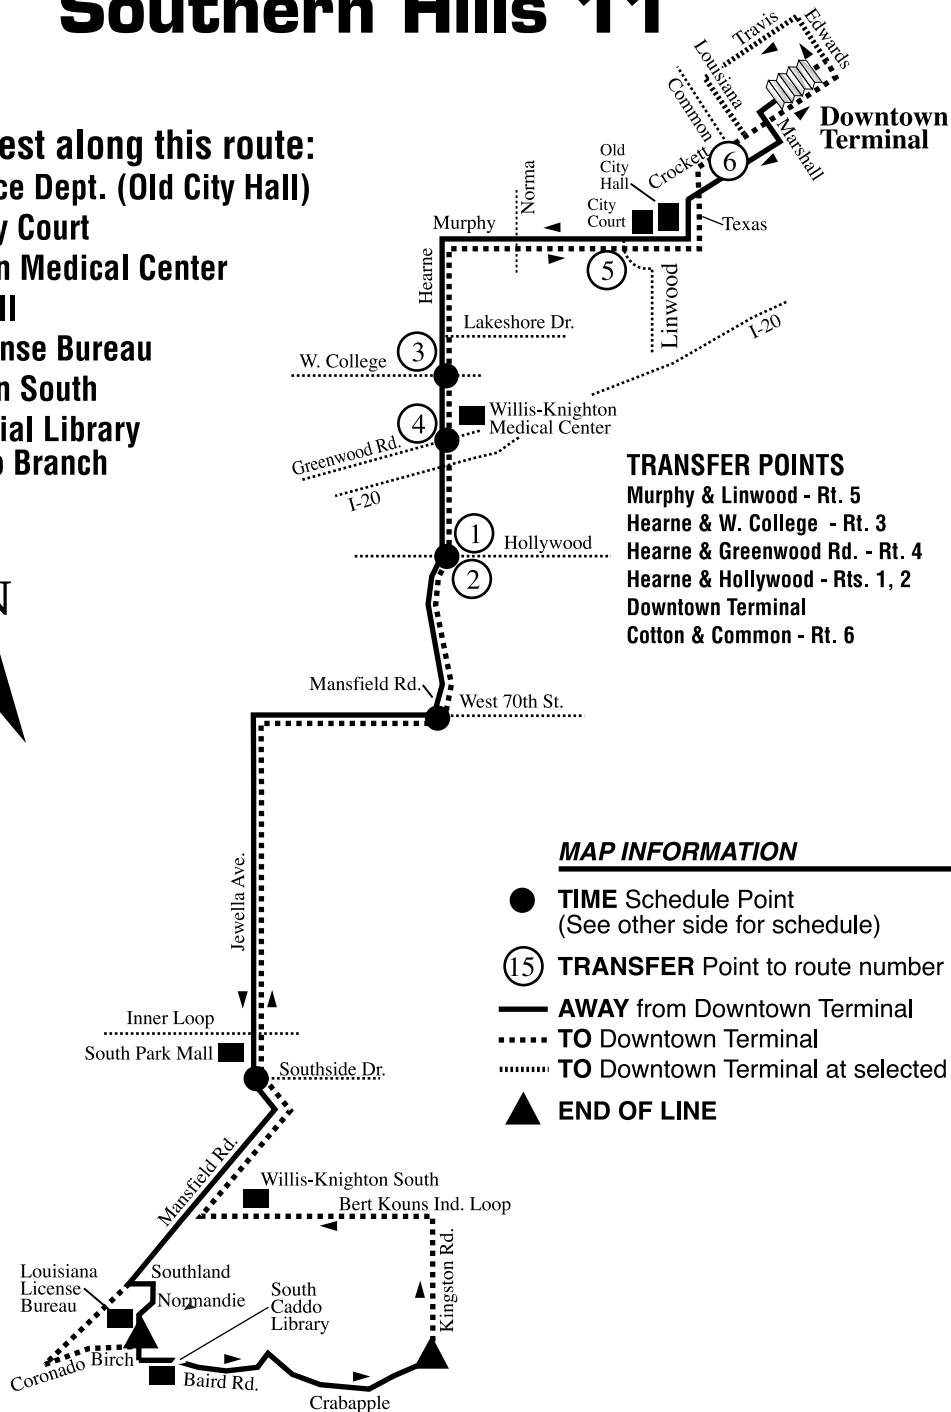

ROUTE MAP & ROUTE INFORMATION

Southern Hills 11

Points of interest along this route:

- Shreveport Police Dept. (Old City Hall)
- Shreveport City Court
- Willis-Knighton Medical Center
- South Park Mall
- Louisiana License Bureau
- Willis-Knighton South
- Shreve Memorial Library
- South Caddo Branch

*Out via Market, Texas, Marshall, Cotton at 5:18a

SUNDAY

Run#	Term-inal	Hearne W.Coll.	Hearne Grnwd.	Hearne H'wood	Mnsfld. W.70th	Jewella S'side	Nrmnd Birch	Jewella S'side	W.70th Mnsfld	Hearne H'wood	Hearne Grnwd.	Hearne W.Coll.	Term-inal
D-110	8:00a	8:09a	8:12a	8:17a	8:20a	8:29a	8:34a	8:39a	8:49a	8:52a	8:57a	9:00a	9:09a
D-110	9:12a	9:21a	9:24a	9:29a	9:32a	9:41a	9:46a	9:51a	10:01a	10:04a	10:09a	10:12a	10:21a
D-110	10:25a	10:34a	10:37a	10:42a	10:45a	10:54a	10:59a	11:04a	11:14a	11:17a	11:22a	11:25a	11:34a
D-40	11:38a	11:47a	11:50a	11:55a	11:58a	12:07p	12:12p	12:17p	12:27p	12:30p	12:35p	12:38p	12:47p
D-40	12:51p	1:00p	1:03p	1:08p	1:11p	1:20p	1:25p	1:30p	1:40p	1:43p	1:48p	1:51p	2:00p
D-40	2:04p	2:13p	2:16p	2:21p	2:24p	2:33p	2:38p	2:43p	2:53p	2:56p	3:01p	3:04p	3:13p
D-40	3:17p	3:26p	3:29p	3:34p	3:37p	3:46p	3:51p	3:56p	4:06p	4:09p	4:14p	4:17p	4:26p
D-40	4:30p	4:39p	4:42p	4:47p	4:50p	4:58p	5:03p	5:08p	5:17p	5:20p	5:24p	5:27p	5:35p