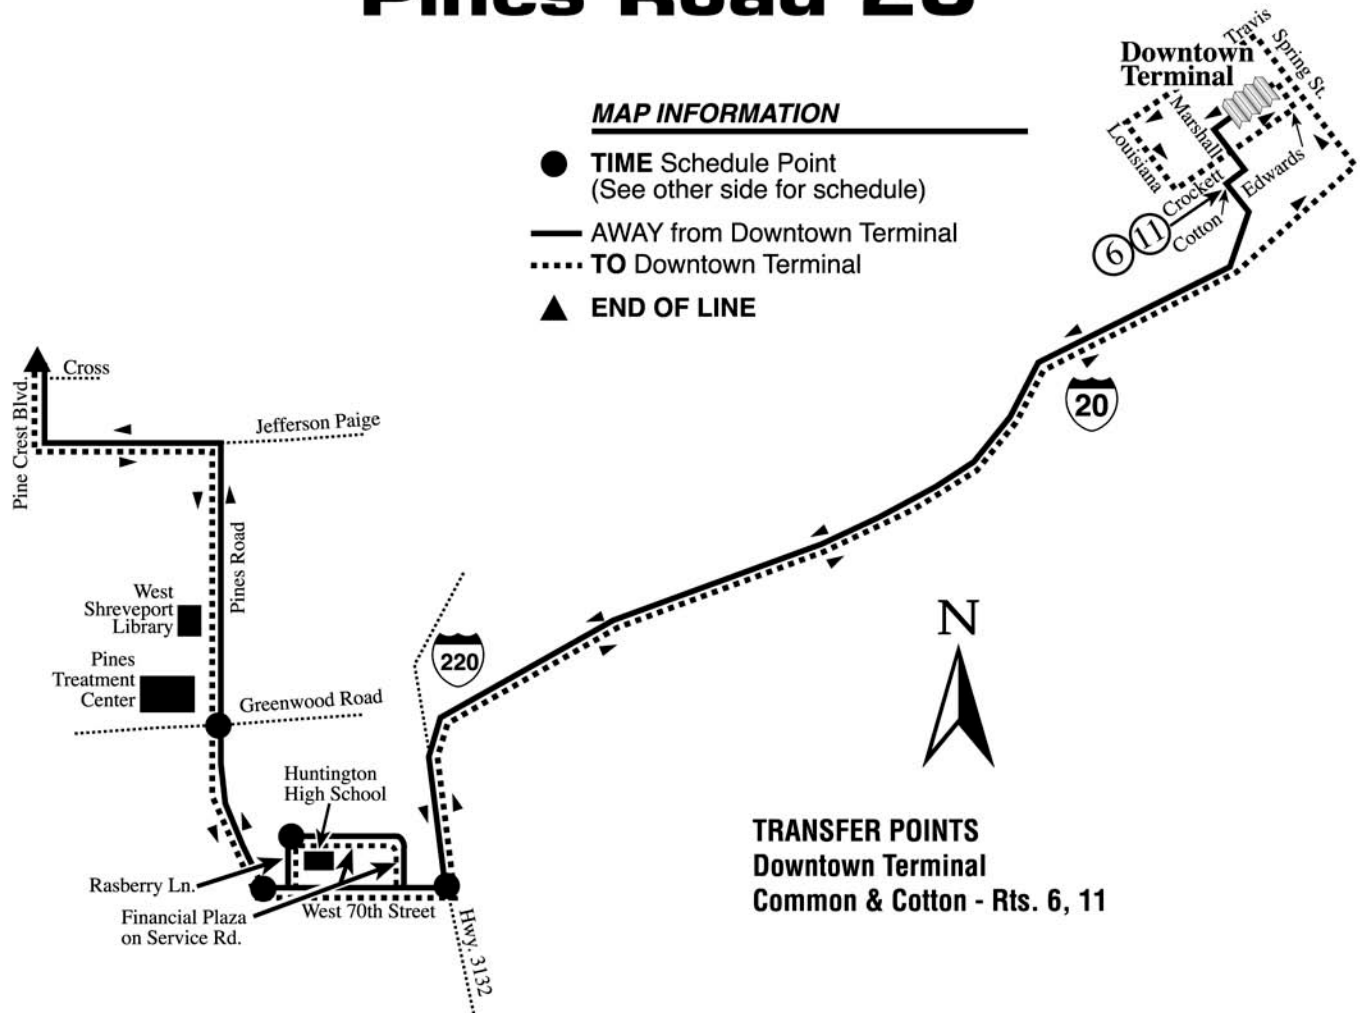

ROUTE MAP & ROUTE INFORMATION

Pines Road 20

MAP INFORMATION

- **TIME** Schedule Point
(See other side for schedule)
- **AWAY** from Downtown Terminal
- **TO** Downtown Terminal
- ▲ **END OF LINE**

TRANSFER POINTS
Downtown Terminal
Common & Cotton - Rts. 6, 11

Points of interest along this route:

Pines Treatment Center
Shreve Memorial Library
West Shreveport Branch
Financial Plaza
Huntington High School

Pines Road - 20

MONDAY - FRIDAY

RUN #	Term-inal	Hy3132 W.70th	Rasberry Fin. Plaza	W.70th Pines	Pines Grnwd	P'crest Cross	Pines Grnwd	Pines W.70th	Rasberry Fin. Plaza	W.70th Hy3132	Term-inal
S-200	6:17a	6:30a		6:34a	6:37a	6:44a	6:51a	6:54a		7:00a	7:15a
S-200	7:20a	7:33a	7:38a	7:43a	7:47a	7:54a	8:01a	8:05a	8:10a	8:15a	8:30a
S-200	8:35a	8:48a	8:53a	8:58a	9:02a	9:09a	9:16a	9:20a	9:25a	9:30a	9:45a
S-200	9:55a	10:08a	10:13a	10:18a	10:22a	10:29a	10:36a	10:40a	10:45a	10:50a	11:05a
R-201	11:10a	11:23a		11:28a	11:32a	11:39a	11:46a	11:50a		11:55a	12:10p
R-201	12:15p	12:28p		12:33p	12:37p	12:44p	12:51p	12:55p		1:00p	1:15p
R-201	1:20p	1:33p	1:38p	1:43p	1:47p	1:54p	2:01p	2:05p	2:10p	2:15p	2:30p
R-201	2:35p	2:48p	2:53p	2:58p	3:02p	3:09p	3:16p	3:20p	3:25p	3:30p	3:45p
R-201	4:00p	4:13p	4:18p	4:23p	4:27p	4:34p	4:41p	4:45p	4:50p	4:55p	5:10p
R-201	5:15p	5:28p		5:33p	5:37p	5:44p	5:51p	5:55p	6:00p	6:05p	6:20p
R-201	6:25p	6:38p		6:43p	6:47p	6:54p	7:01p	7:05p		7:10p	7:25p

Bold areas indicate inbound to terminal.

NO SUNDAY SERVICE