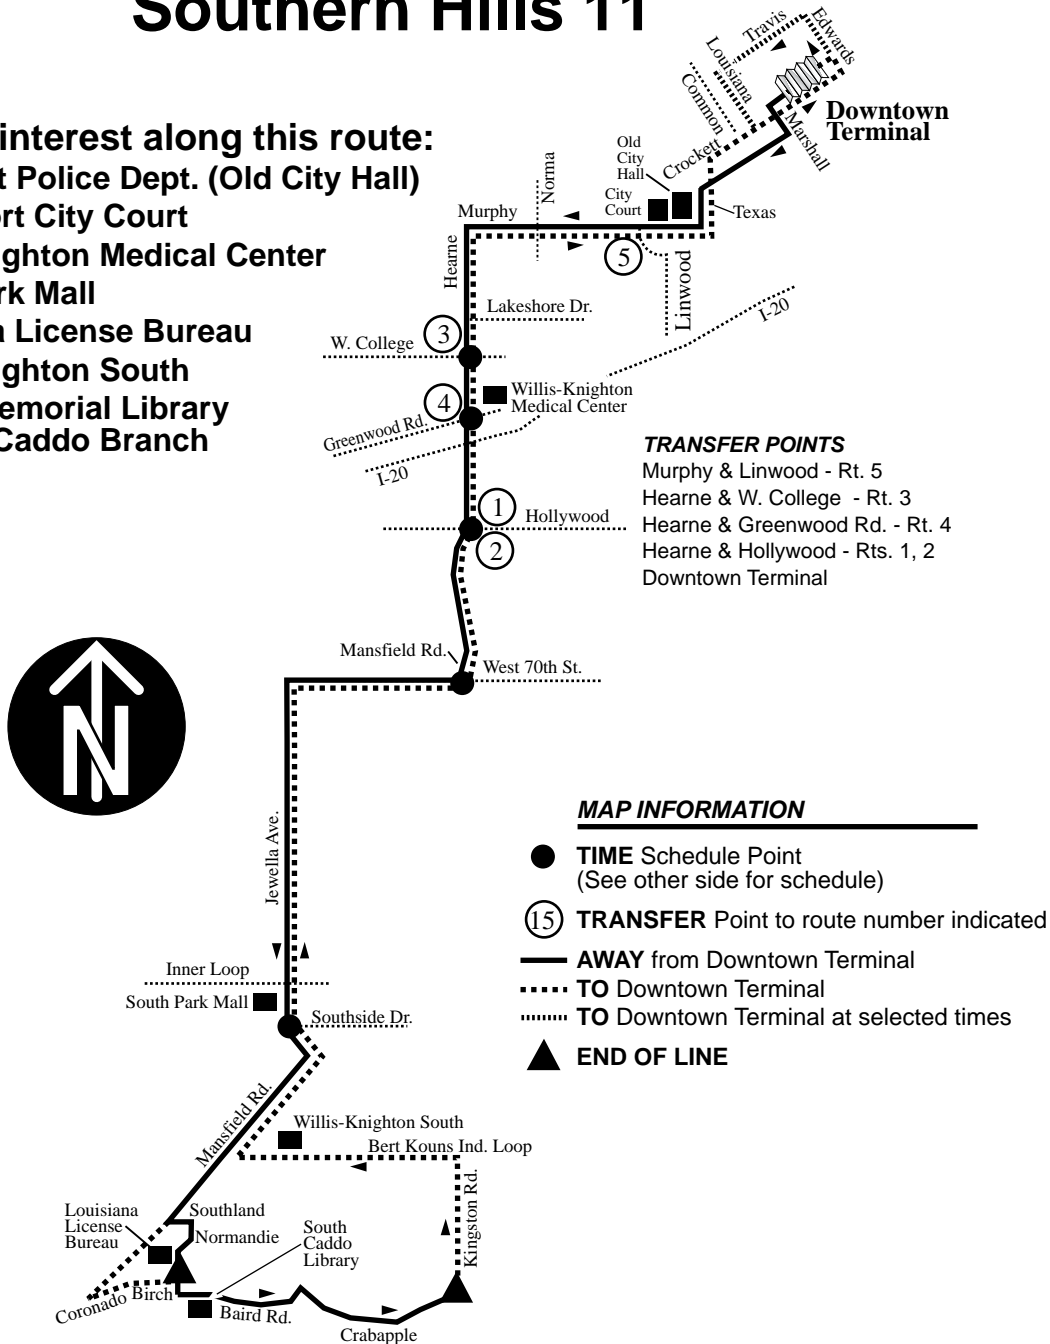

ROUTE MAP & ROUTE INFORMATION

Southern Hills 11

Points of interest along this route:

- Shreveport Police Dept. (Old City Hall)
- Shreveport City Court
- Willis-Knighton Medical Center
- South Park Mall
- Louisiana License Bureau
- Willis-Knighton South
- Shreve Memorial Library
- South Caddo Branch

C=Via Shreveport City Hall

*Out via Market, Texas, Marshall, Cotton at 4:38a and 5:18a

Bold areas indicate inbound to terminal.

Term-inal Hearne W.Coll. Hearne Grnwd Hearne H'wood Mnsfld. W.70th Jewella S'side Nrmnd Birch Jewella S'side W.70th Mnsfld Hearne H'wood Hearne Grnwd. Hearne W.Coll. Term-inal

*Out via Market, Texas, Marshall, Cotton at 5:18a

SUNDAY

D-110	8:00a	8:09a	8:12a	8:17a	8:20a	8:29a	8:34a	8:39a	8:49a	8:52a	8:57a	9:00a	9:09a
D-110	9:12a	9:21a	9:24a	9:29a	9:32a	9:41a	9:46a	9:51a	10:01a	10:04a	10:09a	10:12a	10:21a
D-110	10:25a	10:34a	10:37a	10:42a	10:45a	10:54a	10:59a	11:04a	11:14a	11:17a	11:22a	11:25a	11:34a
D-40	11:38a	11:47a	11:50a	11:55a	11:58a	12:07p	12:12p	12:17p	12:27p	12:30p	12:35p	12:38p	12:47p
D-40	12:51p	1:00p	1:03p	1:08p	1:11p	1:20p	1:25p	1:30p	1:40p	1:43p	1:48p	1:51p	2:00p
D-40	2:04p	2:13p	2:16p	2:21p	2:24p	2:33p	2:38p	2:43p	2:53p	2:56p	3:01p	3:04p	3:13p
D-40	3:17p	3:26p	3:29p	3:34p	3:37p	3:46p	3:51p	3:56p	4:06p	4:09p	4:14p	4:17p	4:26p
D-40	4:30p	4:39p	4:42p	4:47p	4:50p	4:58p	5:03p	5:08p	5:17p	5:20p	5:24p	5:27p	5:35p