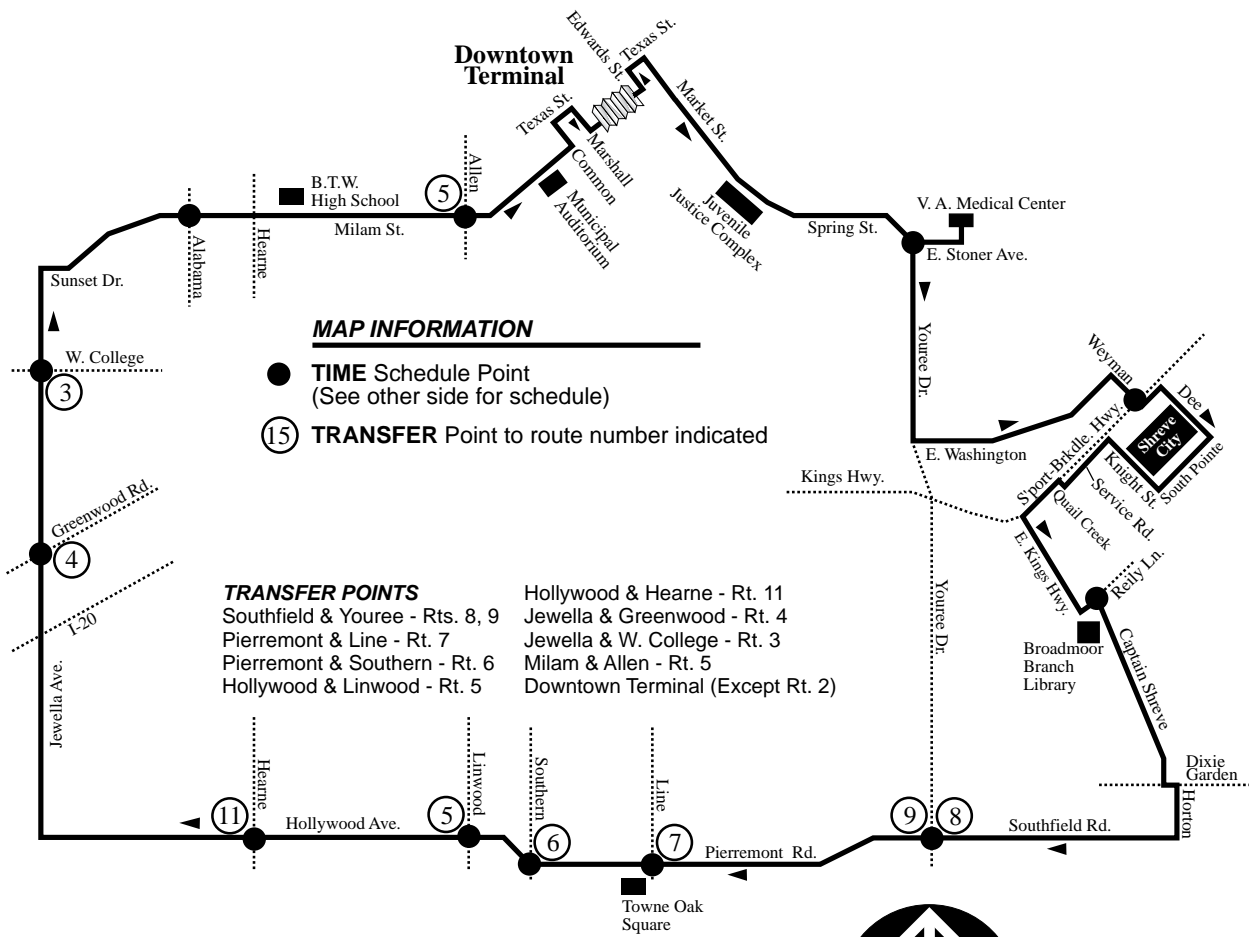

ROUTE MAP & ROUTE INFORMATION

Metro Loop 1

Points of interest along this route:

- Veterans Admin. Medical Center
- Juvenile Justice Complex
- Shreve City Shopping Center
- Towne Oak Square
- Booker T. Washington High School
- Municipal Auditorium
- Shreve Memorial Library
- Broadmoor Branch