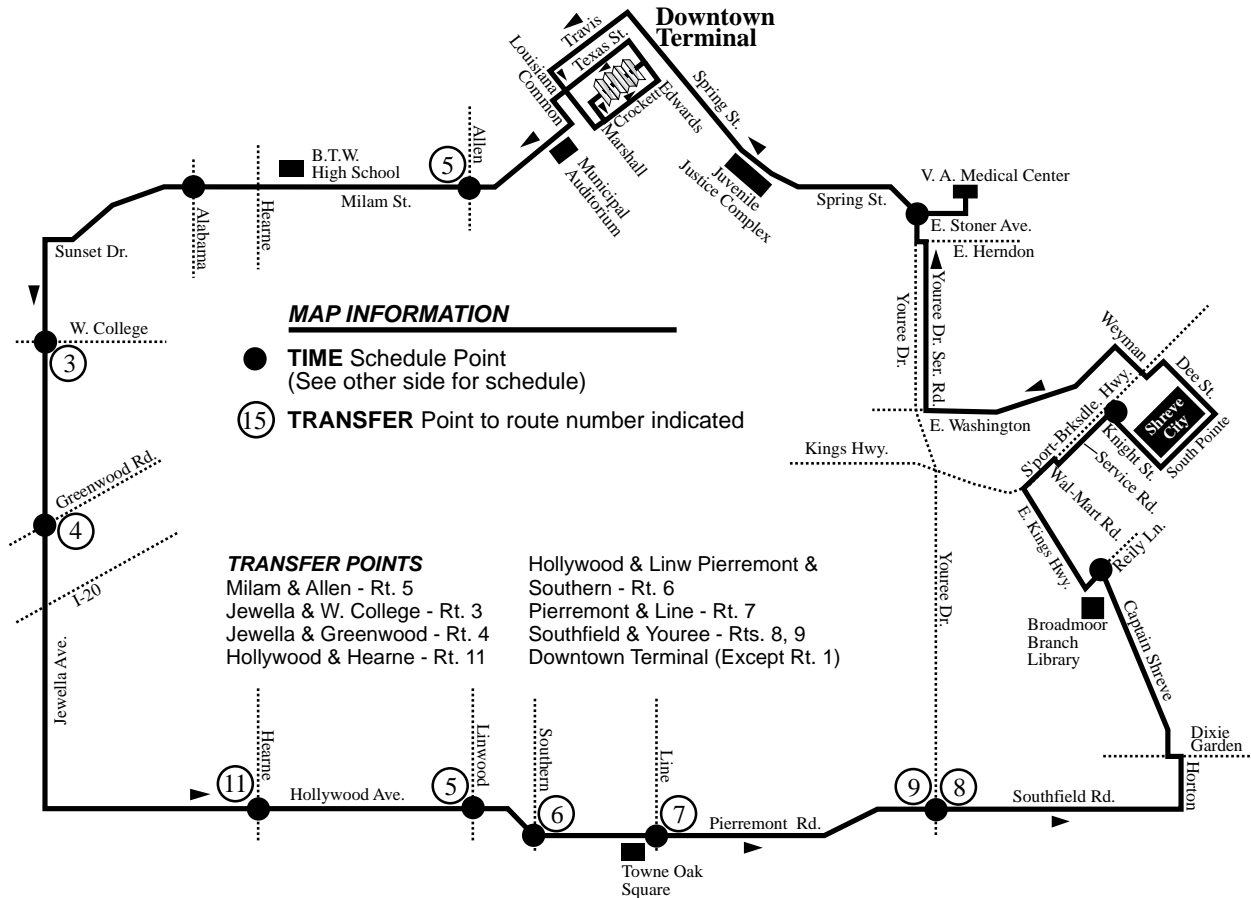

ROUTE MAP & ROUTE INFORMATION

Metro Loop 2

Points of interest along this route:

- Veterans Admin. Medical Center
- Juvenile Justice Complex
- Shreve City Shopping Center
- Towne Oak Square
- Booker T. Washington High School
- Municipal Auditorium
- Shreve Memorial Library
- Broadmoor Branch