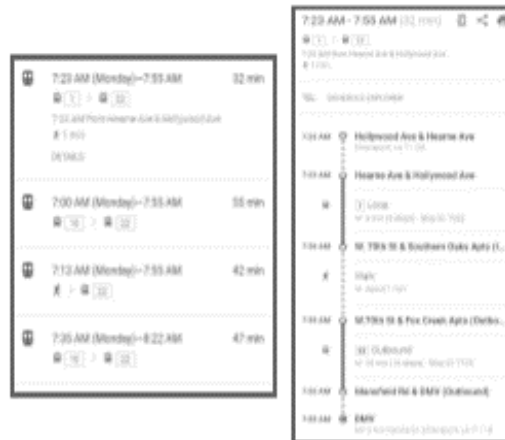

SporTran is Live on Google Transit!!!

Go to www.sportran.org and click on "Plan Your Trip"

Type in your starting point, your destination, and when you want to leave

Check out the details to find the best trip for you

Route 1 - Hearne Avenue (Intermodal Bay J)

Monday - Friday

Intermodal Terminal	Hearne & Lakeshore	Hearne & Hollywood	Southwest Xfer Hub	Southwest Xfer Hub	Hearne & Hollywood	Hearne & Lakeshore	Intermodal Terminal
				5:39 AM	5:46 AM	5:53 AM	6:00 AM
5:45 AM	5:52 AM	5:59 AM	6:06 AM	6:15 AM	6:22 AM	6:29 AM	6:36 AM
6:05 AM	6:12 AM	6:19 AM	6:26 AM	6:45 AM	6:52 AM	6:59 AM	7:06 AM
6:45 AM	6:52 AM	6:59 AM	7:06 AM	7:15 AM	7:22 AM	7:29 AM	7:36 AM
7:15 AM	7:22 AM	7:29 AM	7:36 AM	7:45 AM	7:52 AM	7:59 AM	8:06 AM
7:45 AM	7:52 AM	7:59 AM	8:06 AM	8:15 AM	8:22 AM	8:29 AM	8:36 AM
8:15 AM	8:22 AM	8:29 AM	8:36 AM	8:45 AM	8:52 AM	8:59 AM	9:06 AM
8:45 AM	8:52 AM	8:59 AM	9:06 AM	9:15 AM	9:22 AM	9:29 AM	9:36 AM
9:15 AM	9:22 AM	9:29 AM	9:36 AM				
9:45 AM	9:52 AM	9:59 AM	10:06 AM	10:15 AM	10:22 AM	10:29 AM	10:36 AM
10:45 AM	10:52 AM	10:59 AM	11:06 AM	11:15 AM	11:22 AM	11:29 AM	11:36 AM
11:45 AM	11:52 AM	11:59 AM	12:06 PM	12:15 PM	12:22 PM	12:29 PM	12:36 PM
12:45 PM	12:52 PM	12:59 PM	1:06 PM	1:15 PM	1:22 PM	1:29 PM	1:36 PM
				1:45 PM	1:52 PM	1:59 PM	2:06 PM
1:45 PM	1:52 PM	1:59 PM	2:06 PM	2:15 PM	2:22 PM	2:29 PM	2:36 PM
2:15 PM	2:22 PM	2:29 PM	2:36 PM	2:45 PM	2:52 PM	2:59 PM	3:06 PM
2:45 PM	2:52 PM	2:59 PM	3:06 PM	3:15 PM	3:22 PM	3:29 PM	3:36 PM
3:15 PM	3:22 PM	3:29 PM	3:36 PM	3:45 PM	3:52 PM	3:59 PM	4:06 PM
3:45 PM	3:52 PM	3:59 PM	4:06 PM	4:15 PM	4:22 PM	4:29 PM	4:36 PM
4:15 PM	4:22 PM	4:29 PM	4:36 PM	4:45 PM	4:52 PM	4:59 PM	5:06 PM
4:45 PM	4:52 PM	4:59 PM	5:06 PM	5:15 PM	5:22 PM	5:29 PM	5:36 PM
5:15 PM	5:22 PM	5:29 PM	5:36 PM				